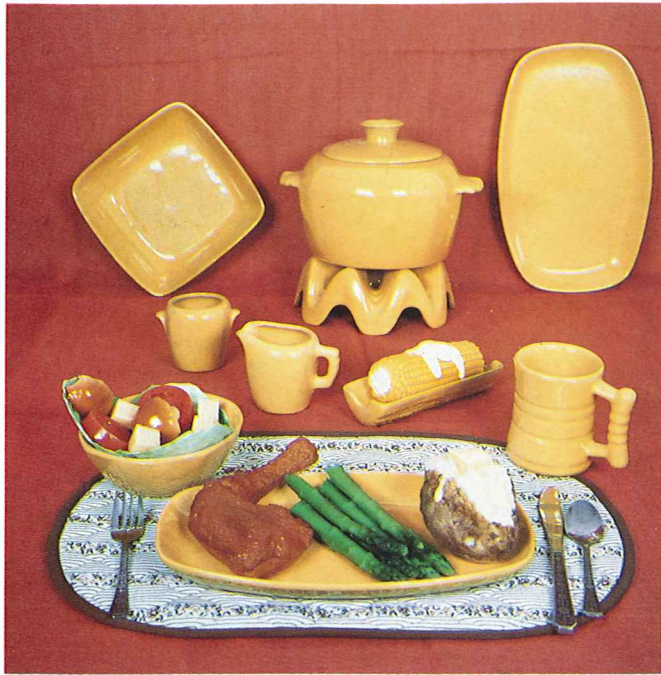

PLATTER STYLE DINING

Casual — Informal — Comfortable
 Try platter style dining once, and never return to
 Dining in the Round

6PLS SET 36-PIECE SERVICE SET FOR EIGHT Boxed 115.00
 6PLS Set Not Available in Terra Cotta

- | | |
|-------------------|--------------------|
| 8—C3—Mugs | 1—5Q —13" Platter |
| 8—6P—11" Platters | 1—5DA—Creamer |
| 8—5PS—9" Platters | 1—5DB—Sugar |
| 8—14-oz Bowls | 1—5NS—9" Veg. Bowl |

5QSL5 SET 36-PIECE SERVICE SET FOR EIGHT Boxed 125.00
 5QSL5 Set Not Available in Flame or Terra Cotta

- | | |
|--------------------|--------------------|
| 8—C3—Mugs | 1—5Q—13" Platter |
| 8—5QS—13" Platters | 1—5DA—Creamer |
| 8—5PS—9" Platters | 1—5DB—Sugar |
| 8—14-oz. Bowls | 1—5NS—9" Veg. Bowl |

12 PIECE BREAKFAST SET (Boxed) 35.00 4 — 5XS 10 OZ. BOWLS 4 — 5PS PLATTERS 4 — C3 MUGS

**B
S
E
T**

**L
S
E
T**

12 PIECE LUNCHEON SET (Boxed) 38.50 4 — 5X 14 OZ. BOWLS 4 — 6P PLATTERS 4 — C3 MUGS

"B" Set and "L" Set Available in 10 Standard Colors plus Coffee Brown and Navy Blue.

Add 50% for Flame.